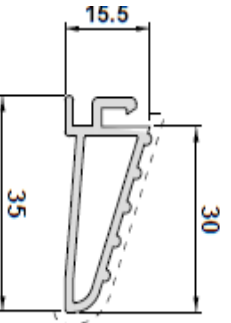

Add-ons

DV14
Standard Outer Frame

DV28
Square Sash for Flat Handles*

DV29
Curved Sash for Flat Handles*

DV67
28mm Glazing

DV174
DV173 Threshold Ramp

DV515
70mm Head Extension

ETC457
150mm Cill

DV173*
Low Threshold

ETC559
Frame Extension

ETC458
190mm Cill