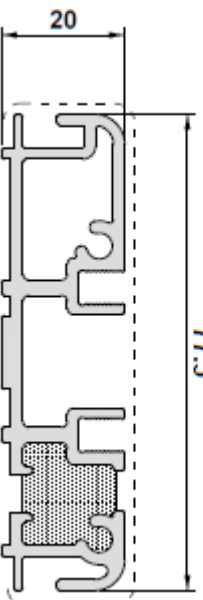

Add-ons

DV14
Standard Outer Frame

DV28
Square Sash for Flat Handles*

DV29
Curved Sash for Flat Handles*

DV67
28mm Glazing

DV174
DV173 Threshold Ramp

DV515
70mm Head Extension

ETC457
150mm Cill

DV173*
Low Threshold

ETC559
Frame Extension

ETC458
190mm Cill