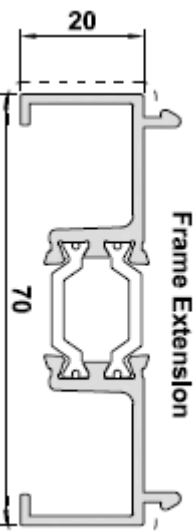

Add-ons

DV14
Standard Outer Frame

DV28
Square Sash for Flat Handles*

DV29
Curved Sash for Flat Handles*

DV67
28mm Glazing

DV174
DV173 Threshold Ramp

DV515
70mm Head Extension

ETC457
150mm Cill

DV173*
Low Threshold

ETC559
Frame Extension

ETC458
190mm Cill