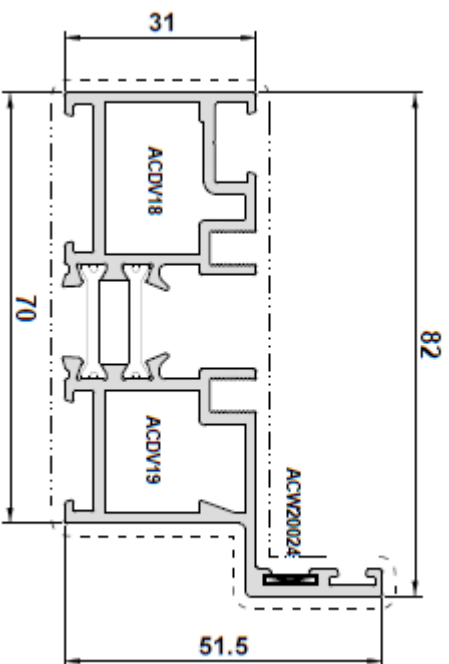

Add-ons

DV14
Standard Outer Frame

DV28
Square Sash for Flat Handles*

DV29
Curved Sash for Flat Handles*

DV67
28mm Glazing

DV174
DV173 Threshold Ramp

DV515
70mm Head Extension

ETC457
150mm Cill

DV173*
Low Threshold

ETC559
Frame Extension

ETC458
190mm Cill