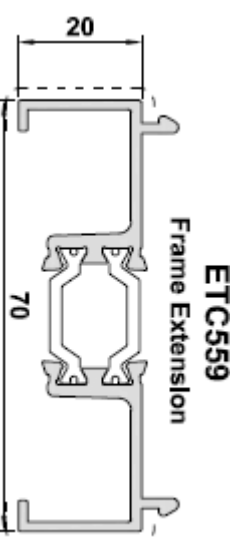

Add-ons

DV14
Standard Outer Frame

DV28
Square Sash for Flat Handles*

DV29
Curved Sash for Flat Handles*

DV67
28mm Glazing

DV174
DV173 Threshold Ramp

DV515
70mm Head Extension

ETC457
150mm Cill

DV173*
Low Threshold

ETC559
Frame Extension

ETC458
190mm Cill