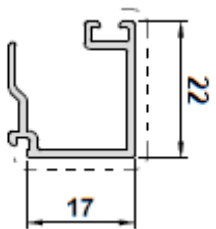

Add-ons

DV14
Standard Outer Frame

DV28
Square Sash for Flat Handles*

DV29
Curved Sash for Flat Handles*

DV67
28mm Glazing

DV174
DV173 Threshold Ramp

DV515
70mm Head Extension

ETC457
150mm Cill

DV173*
Low Threshold

ETC559
Frame Extension

ETC458
190mm Cill