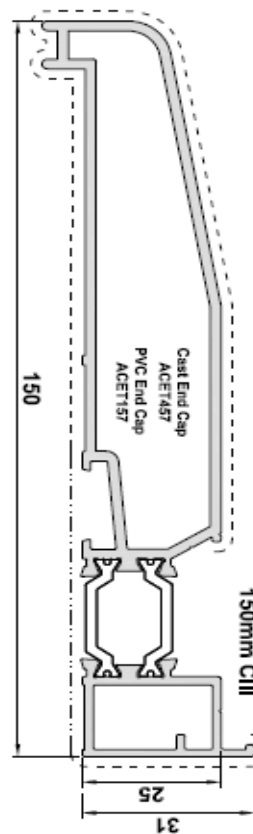

Add-ons

DV14
Standard Outer Frame

DV28
Square Sash for Flat Handles*

DV29
Curved Sash for Flat Handles*

DV67
28mm Glazing

DV174
DV173 Threshold Ramp

DV515
70mm Head Extension

ETC457
150mm Cill

DV173*
Low Threshold

ETC559
Frame Extension

ETC458
190mm Cill