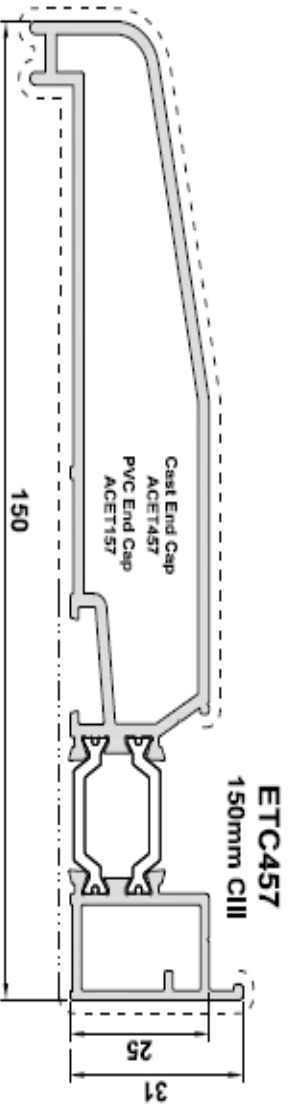

Add-ons

DV14
Standard Outer Frame

DV28
Square Sash for Flat Handles*

DV29
Curved Sash for Flat Handles*

DV67
28mm Glazing

DV174
DV173 Threshold Ramp

DV515
70mm Head Extension

ETC457
150mm Cill

DV173*
Low Threshold

ETC559
Frame Extension

ETC458
190mm Cill