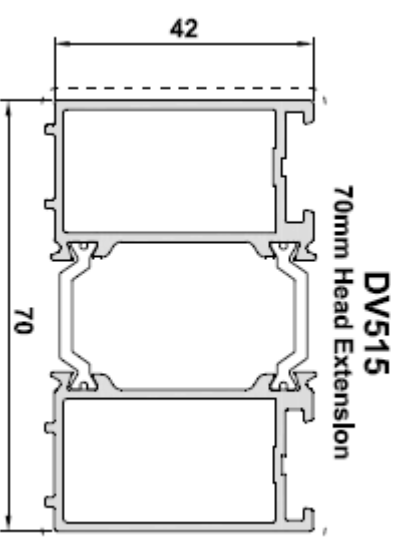

Add-ons

DV14
Standard Outer Frame

DV28
Square Sash for Flat Handles*

DV29
Curved Sash for Flat Handles*

DV67
28mm Glazing

DV174
DV173 Threshold Ramp

DV515
70mm Head Extension

ETC457
150mm Cill

DV173*
Low Threshold

ETC559
Frame Extension

ETC458
190mm Cill