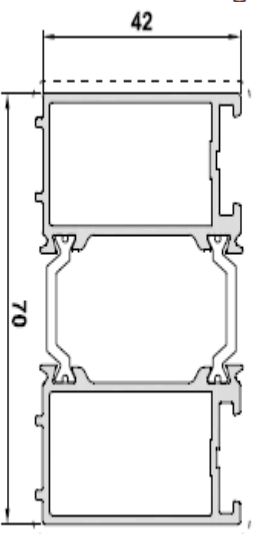

Add-ons

DV14
Standard Outer Frame

DV28
Square Sash for Flat Handles*

DV29
Curved Sash for Flat Handles*

DV67
28mm Glazing

DV174
DV173 Threshold Ramp

DV515
70mm Head Extension

ETC457
150mm Cill

DV173*
Low Threshold

ETC559
Frame Extension

ETC458
190mm Cill