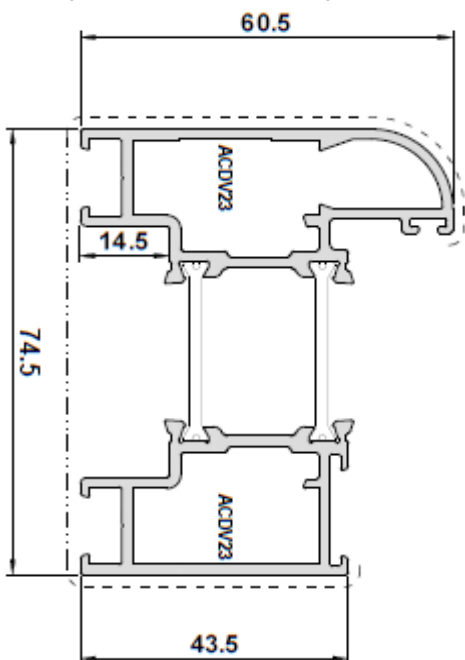

Add-ons

DV14
Standard Outer Frame

DV28
Square Sash for Flat Handles*

DV29
Curved Sash for Flat Handles*

DV67
28mm Glazing

DV174
DV173 Threshold Ramp

DV515
70mm Head Extension

ETC457
150mm Cill

DV173*
Low Threshold

ETC559
Frame Extension

ETC458
190mm Cill