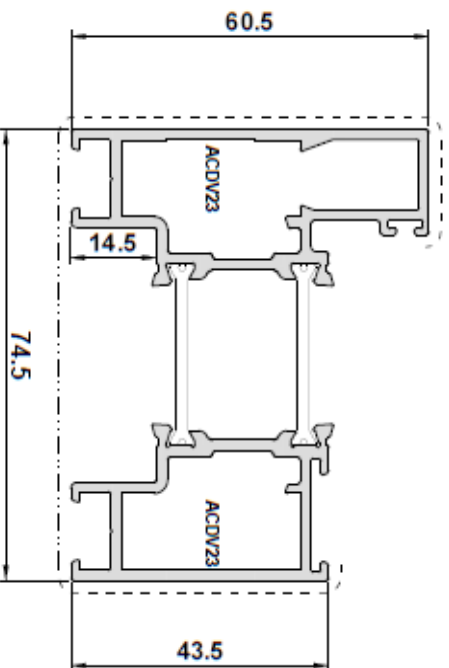

Add-ons

DV14
Standard Outer Frame

DV28
Square Sash for Flat Handles*

DV29
Curved Sash for Flat Handles*

DV67
28mm Glazing

DV174
DV173 Threshold Ramp

DV515
70mm Head Extension

ETC457
150mm Cill

DV173*
Low Threshold

ETC559
Frame Extension

ETC458
190mm Cill