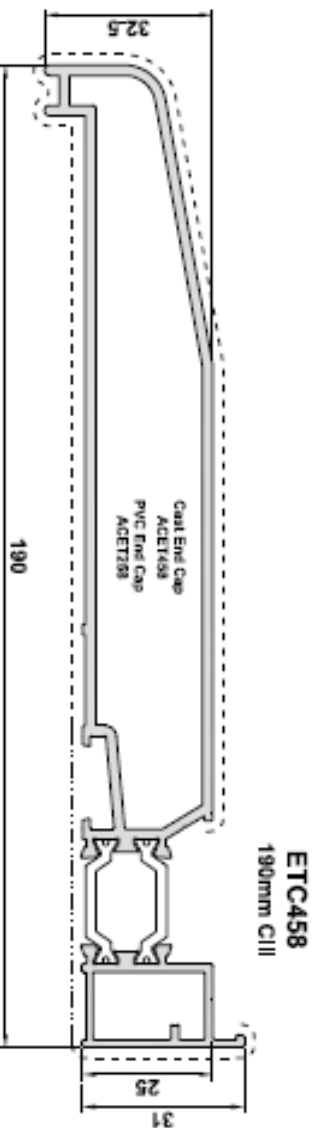

Add-ons

DV14
Standard Outer Frame

DV28
Square Sash for Flat Handles*

DV29
Curved Sash for Flat Handles*

DV67
28mm Glazing

DV174
DV173 Threshold Ramp

DV515
70mm Head Extension

ETC457
150mm Cill

DV173*
Low Threshold

ETC559
Frame Extension

ETC458
190mm Cill